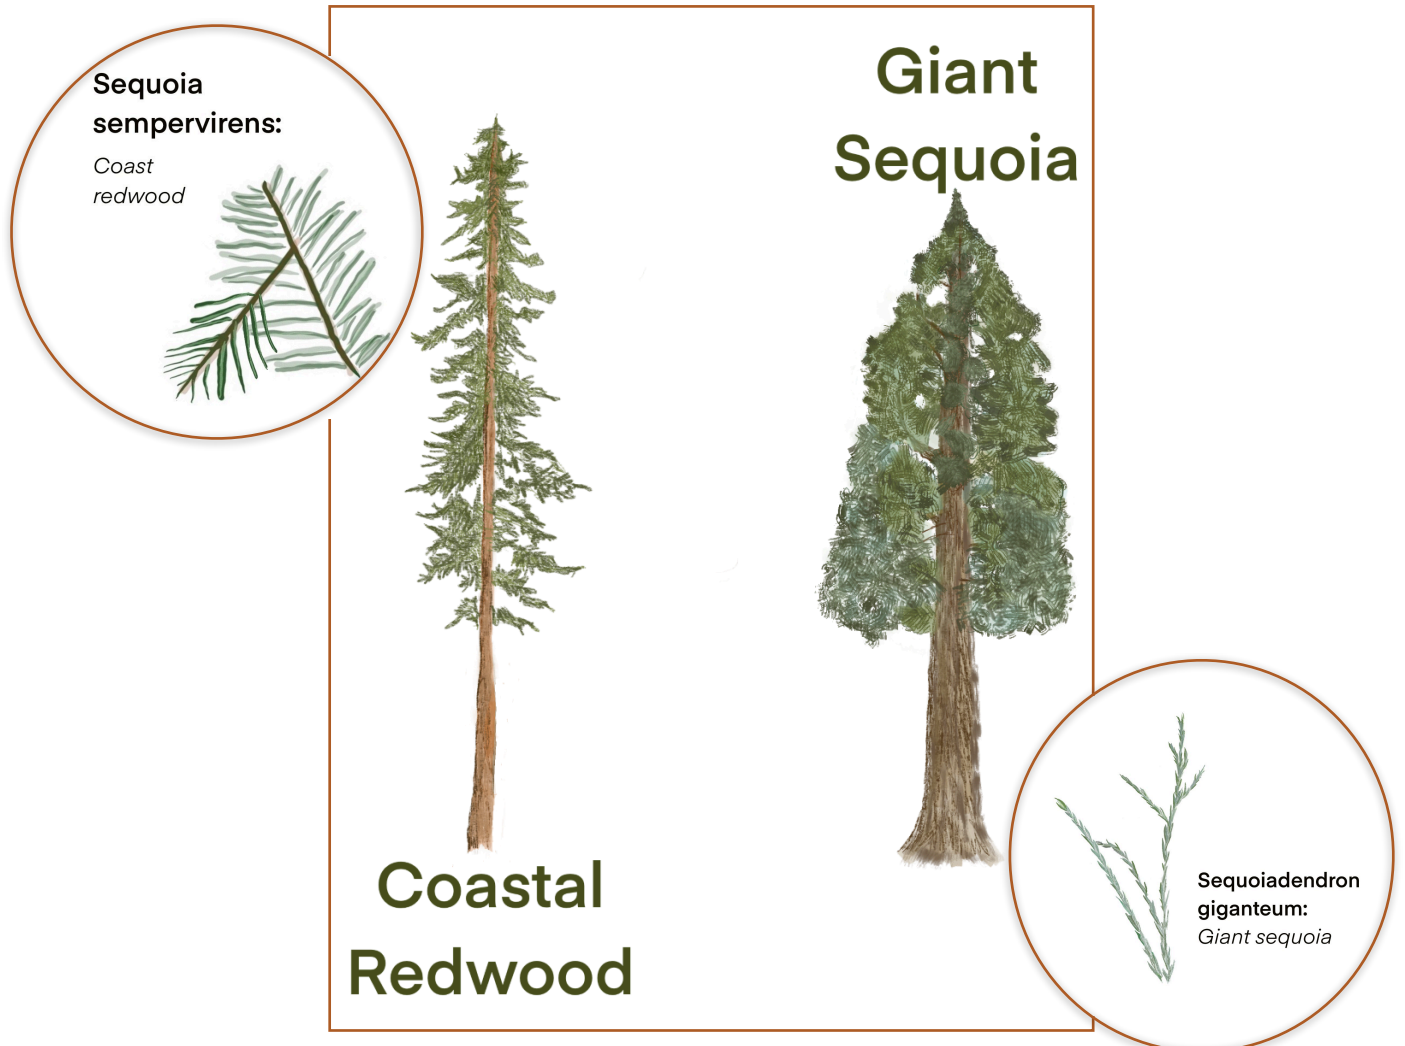

Ballard

Arbor Heights

Greenwood

*Giant Sequoia vs. Coast Redwood*

Illustrations by Barbara Bernard

	<i>Coast Redwood</i>	<i>Giant Sequoia</i>
<b>Height</b>	Tallest tree, up to 325', slender trunk	Largest tree in volume, up to 250' tall
<b>Bark</b>	Dull chocolate brown bark	Bright reddish brown bark
<b>Cones</b>	Cones are less than 2"	Cones/seeds are three times the size of the Coast Redwood
<b>Needles</b>	Flat needles	Foliage is scale-like, close to junipers