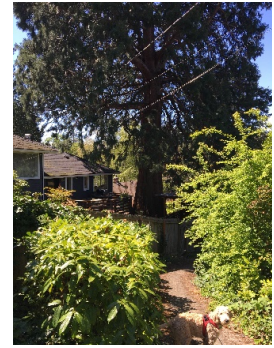

West Seattle