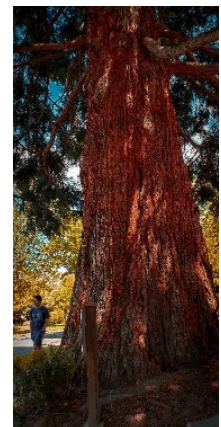

Central District